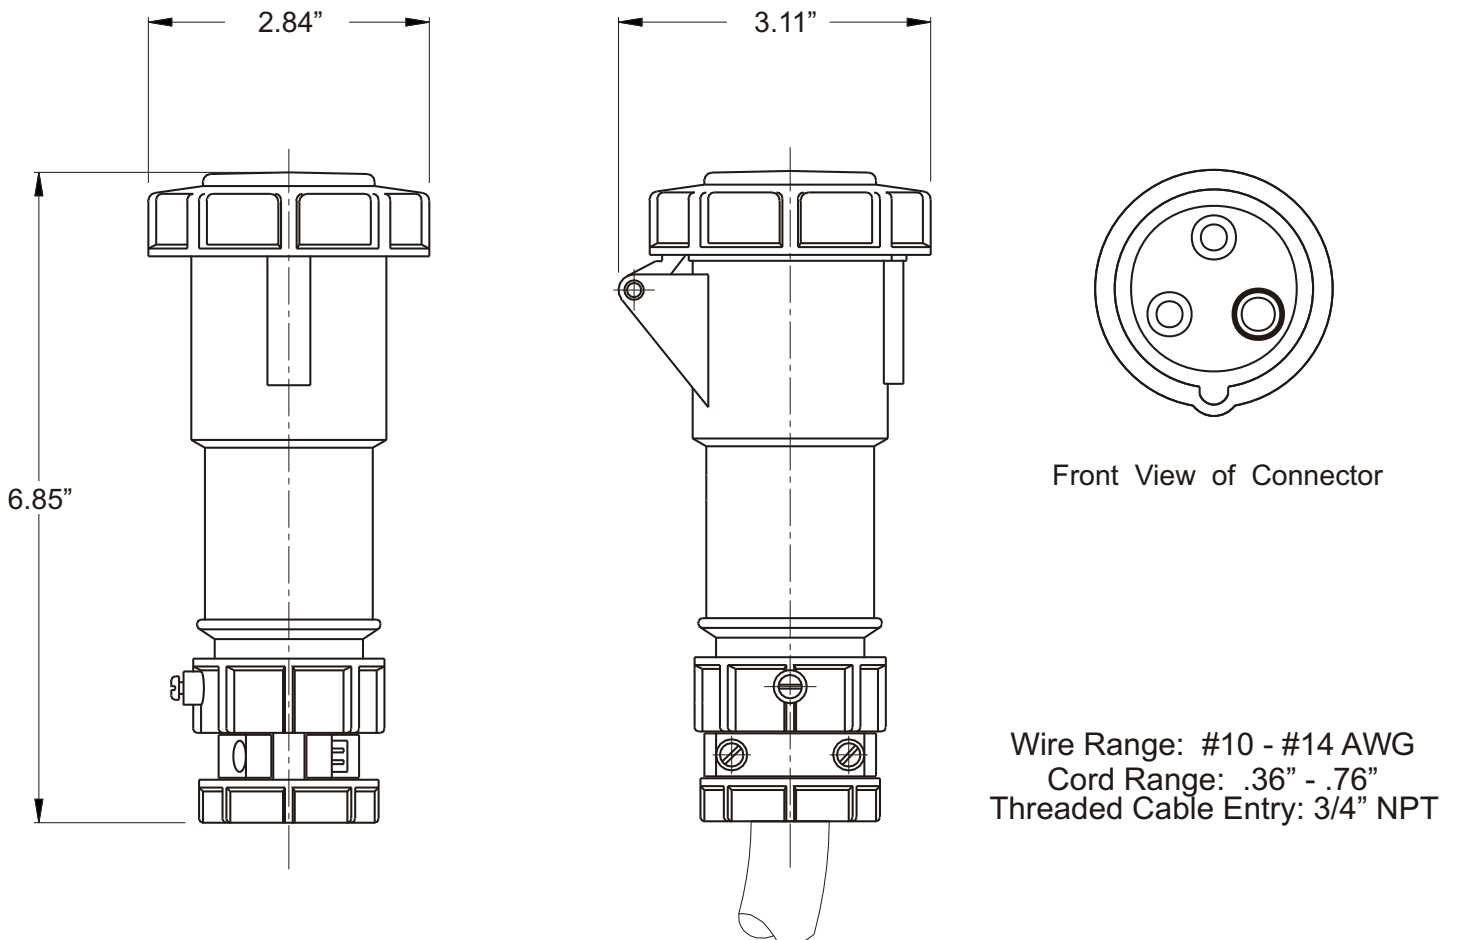

CONNECTOR, IN-LINE

Part No.	ME 320C4W
Description:	20 Amp 125Vac 2 Pole, 3 Wire Connector
Construction:	Watertight IEC IP 67
Approvals:	UL Listed Standards 1682; 1686 CSA Certification to Spec. C22.2 No. 182.1 IEC 60309-1; IEC 60309-2

IEC COLOR CODE: Yellow

GROUND SOCKET: 4 Hour Position Mates with Male in 8 Hour Position.

Drawing Not to Scale